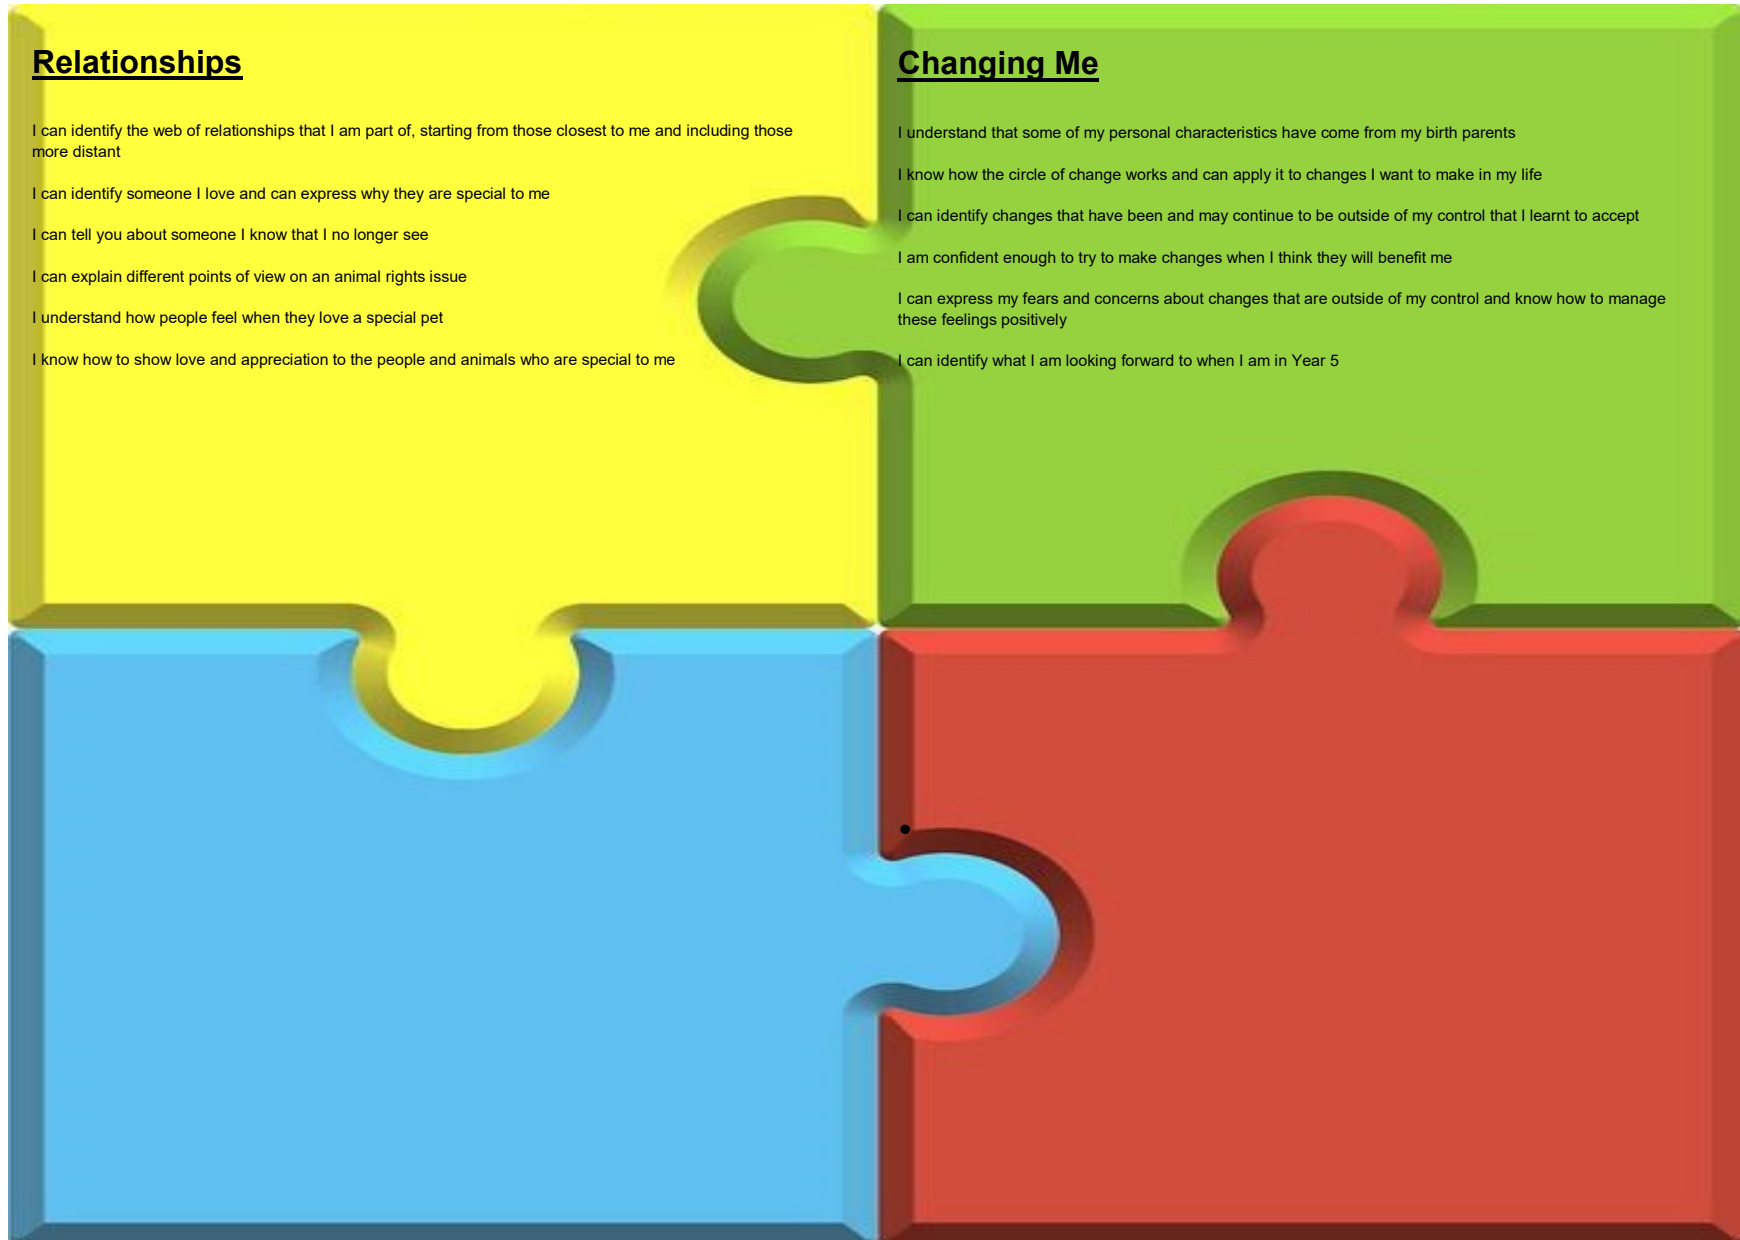

# PSHE Jigsaw Curriculum Overview — Year 4

Omitted from the scheme are the following units: 'Changing Me' & 'Relationships'

Our role as educators is to teach respect, tolerance and equality for all, in line with the Equality Act 2010.